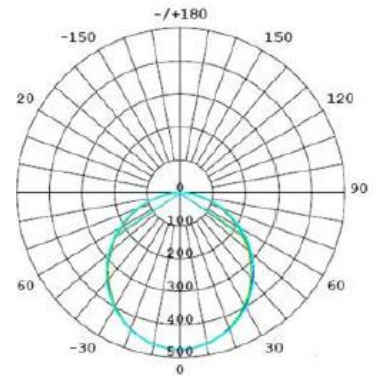

LED Panel light - colour changeable, variable wattage, IP20 rating.

Perfect for classrooms, offices, workspaces and more.

Key Information

Wattage	12W
Cut-out Size	Recessed frames available (300 x 300mm)
Lumen Output	1440Lm
Install	Recessed
Dimming	Optional
Trim Colour	White
Warranty	2 years
IP Rating	IP20
Approvals	SAA/CE/RoHS

Construction

Housing Material	Aluminium PMMA diffuser
Adjustable Angle	N/A
Connection Type	AU plug
Total Weight	1.5kg
Dimensions	295 x 295 x 9 mm