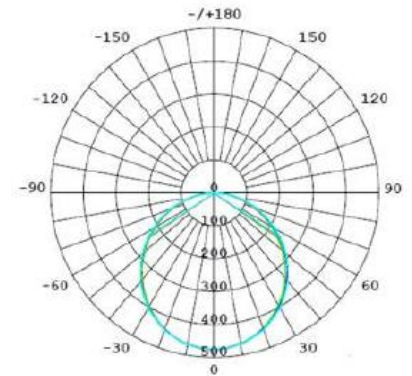

LED Panel light - colour changeable, variable wattage, IP20 rating.

Perfect for classrooms, offices, workspaces and more.

Key Information

Wattage	18W
Cut-out Size	Recessed frames available (300 x 600mm)
Lumen Output	2160Lm
Install	Recessed
Dimming	Option available
Trim Colour	White
Warranty	2 years
IP Rating	IP20
Approvals	SAA/CE/RoHS

Housing Material	Aluminium PMMA diffuser
Adjustable Angle	N/A
Connection Type	AU plug
Total Weight	1.85kg
Dimensions	295 x 595 x 9 mm