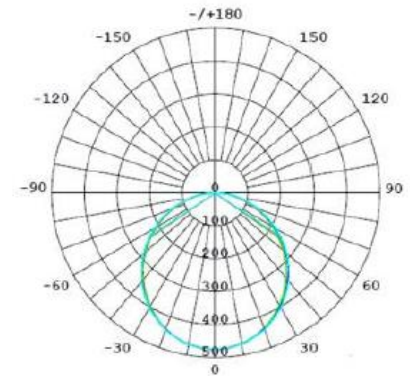

LED Panel light - colour changeable, variable wattage, IP20 rating.

Perfect for classrooms, offices, workspaces and more.

Key Information

Wattage	30W
Cut-out Size	N/A
Lumen Output	3600Lm
Install	Recessed
Dimming	Option available
Trim Colour	White
Warranty	2 years
IP Rating	IP20
Approvals	SAA/CE/RoHS

Construction

Housing Material	Aluminium PMMA diffuser
Adjustable Angle	N/A
Connection Type	AU plug
Total Weight	4kg
Dimensions	595 x 595 x 9mm