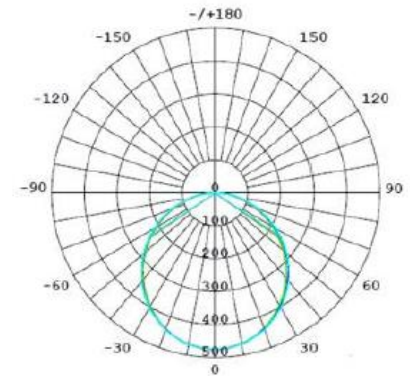

LED Panel light - colour changeable, variable wattage, IP20 rating.

Perfect for classrooms, offices, workspaces and more.

Key Information

| | |
|--------------|---|
| Wattage | 36W |
| Cut-out Size | Recessed frames available (600 x 600mm) |
| Lumen Output | 4320Lm |
| Install | Recessed |
| Dimming | Option available |
| Trim Colour | White |
| Warranty | 2 years |
| IP Rating | IP20 |
| Approvals | SAA/CE/RoHS |

Photometric

| | |
|------------|----------------------|
| Lm/W | 120 Lm/W |
| CCT | 3000/4000/5000/6000K |
| CRI | >80 |
| Beam Angle | 120° |

Construction

| | |
|------------------|-------------------------|
| Housing Material | Aluminium PMMA diffuser |
| Adjustable Angle | N/A |
| Connection Type | AU plug |
| Total Weight | 4kg |
| Dimensions | 595 x 595 x 9mm |