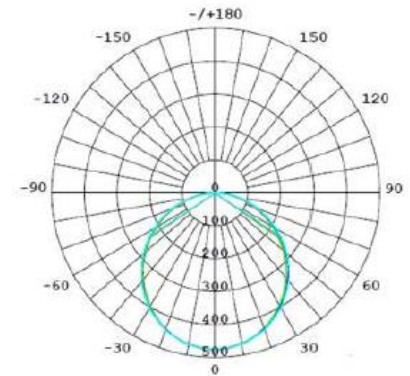

## Key Information

Wattage	40W
Cut-out Size	N/A
Lumen Output	4800Lm
Install	Recessed
Dimming	Option available
Trim Colour	White
Warranty	2 years
IP Rating	IP20
Approvals	SAA/CE/RoHS

## Photometric

Lm/W	120 Lm/W
CCT	3000/4000/5000/6000K
CRI	>80
Beam Angle	120°