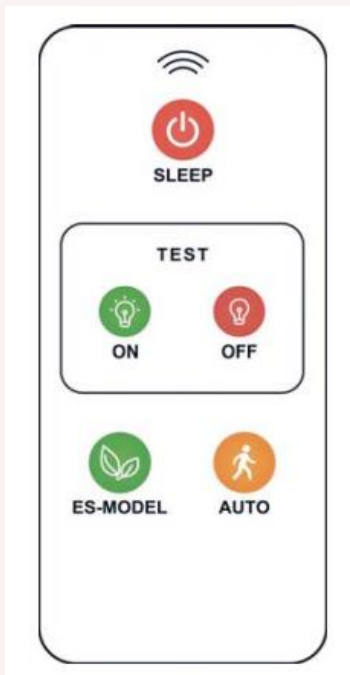

The Elwa Solar Streetlight is remote controllable and highly energy efficient. With a lifespan of >100,000 hours, the need for maintenance and repair is considerably low. The fireproof PC materials used make it durable and able to withstand harsh weather conditions.

Key Information

Wattage	15W
Cut-out Size	N/A
Lumen Output	1800LM
Install	Pole or wall mounted
Dimming	N/A
Trim Colour	Grey
Warranty	2 years
IP Rating	IP65
Approvals	CE / ROHS

Electrical

Dimming Options	N/A
Lifespan	100,000hrs