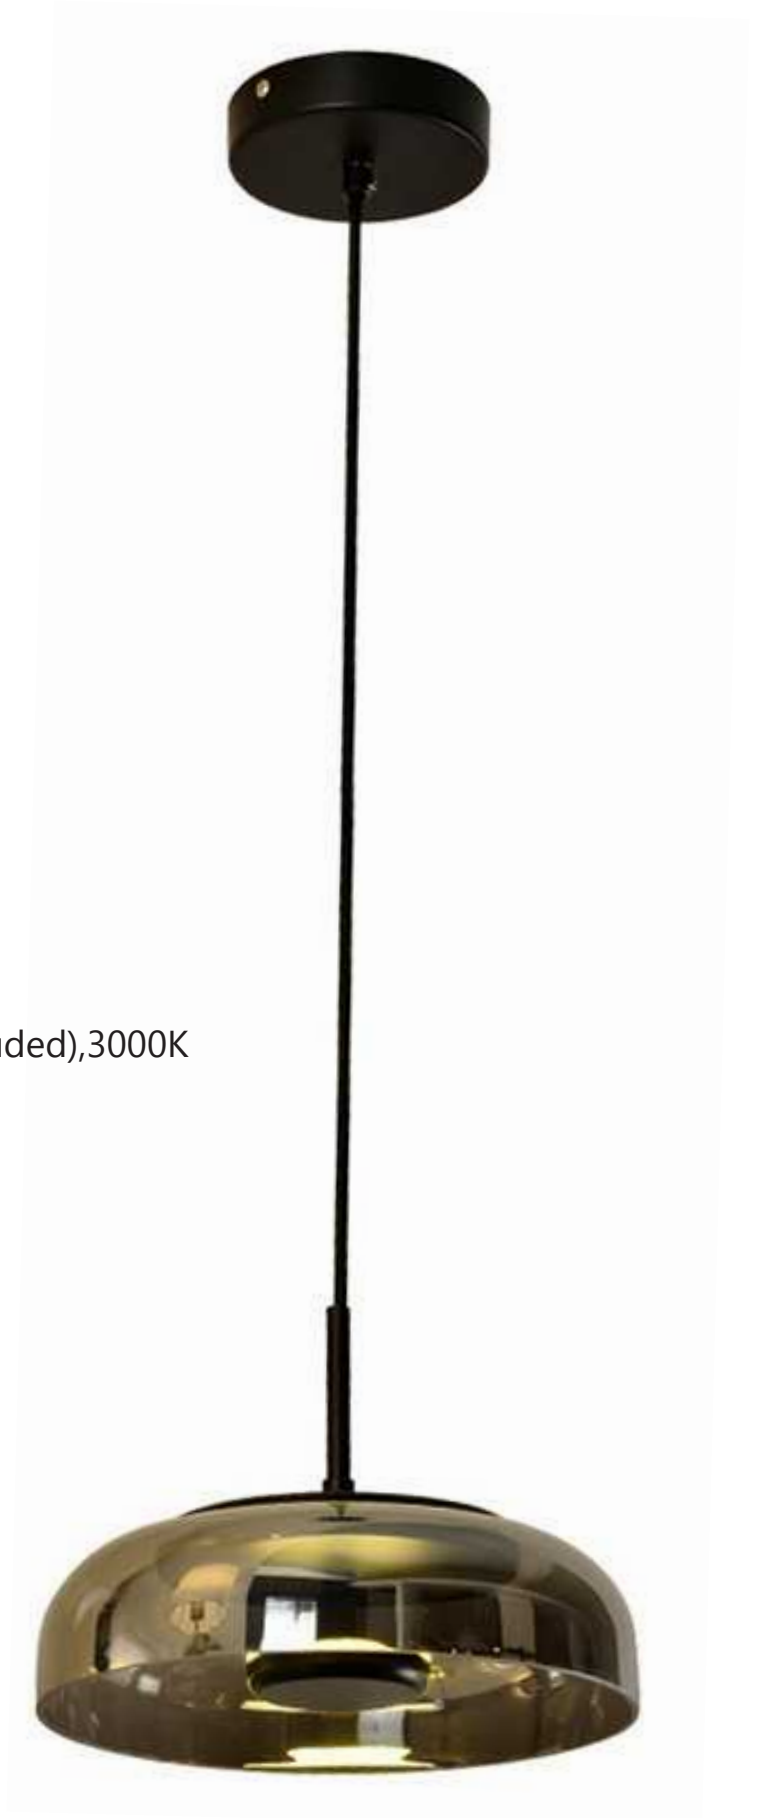

PL1013

LED 7W(LED source and driver included),3000K
METAL FINISH: MATT BLACK

SIZE: D230×H1800MM