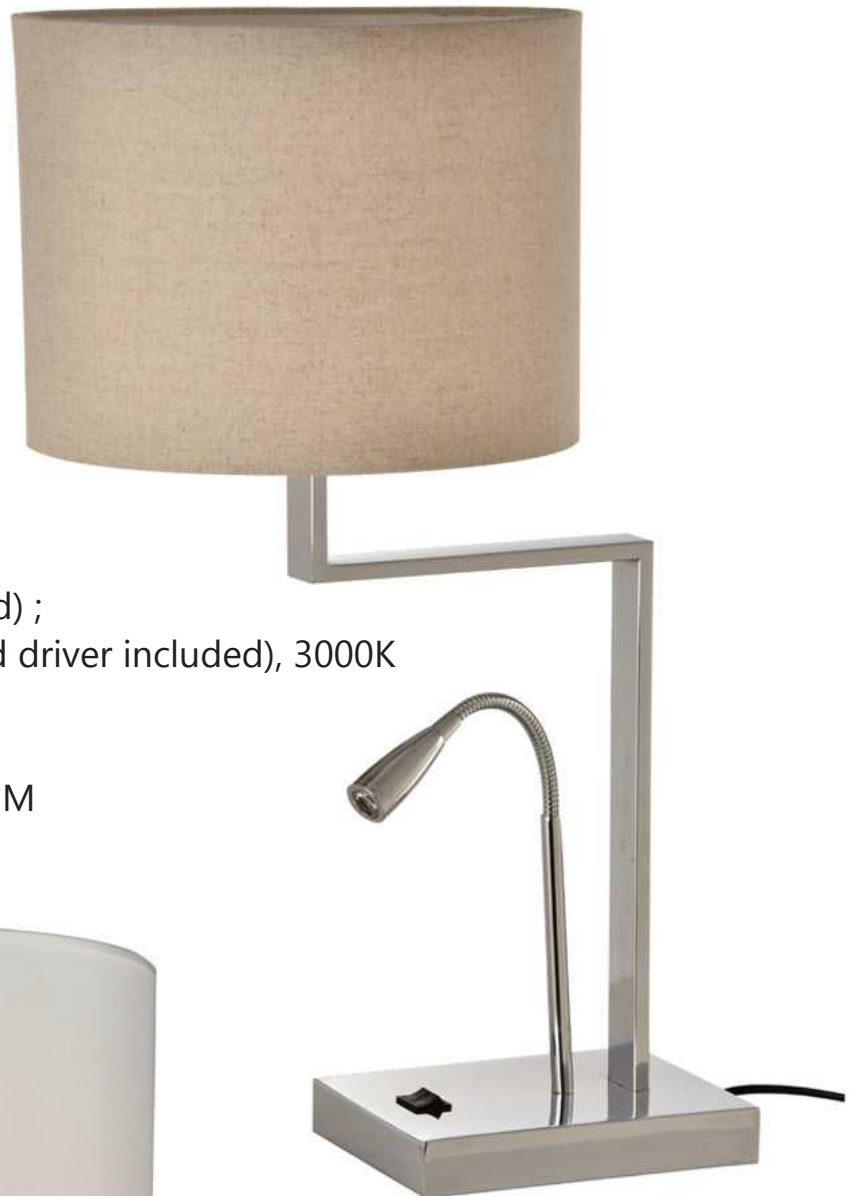

T1092/P185

T1093/P185

T1094/P186

T1095/P186

**TL1001**

E27 1×60W (bulb excluded) ;  
LED 1×1W(LED source and driver included), 3000K  
METAL FINISH: CHROME

SIZE: L300×W300×H650MM

**TL1002**