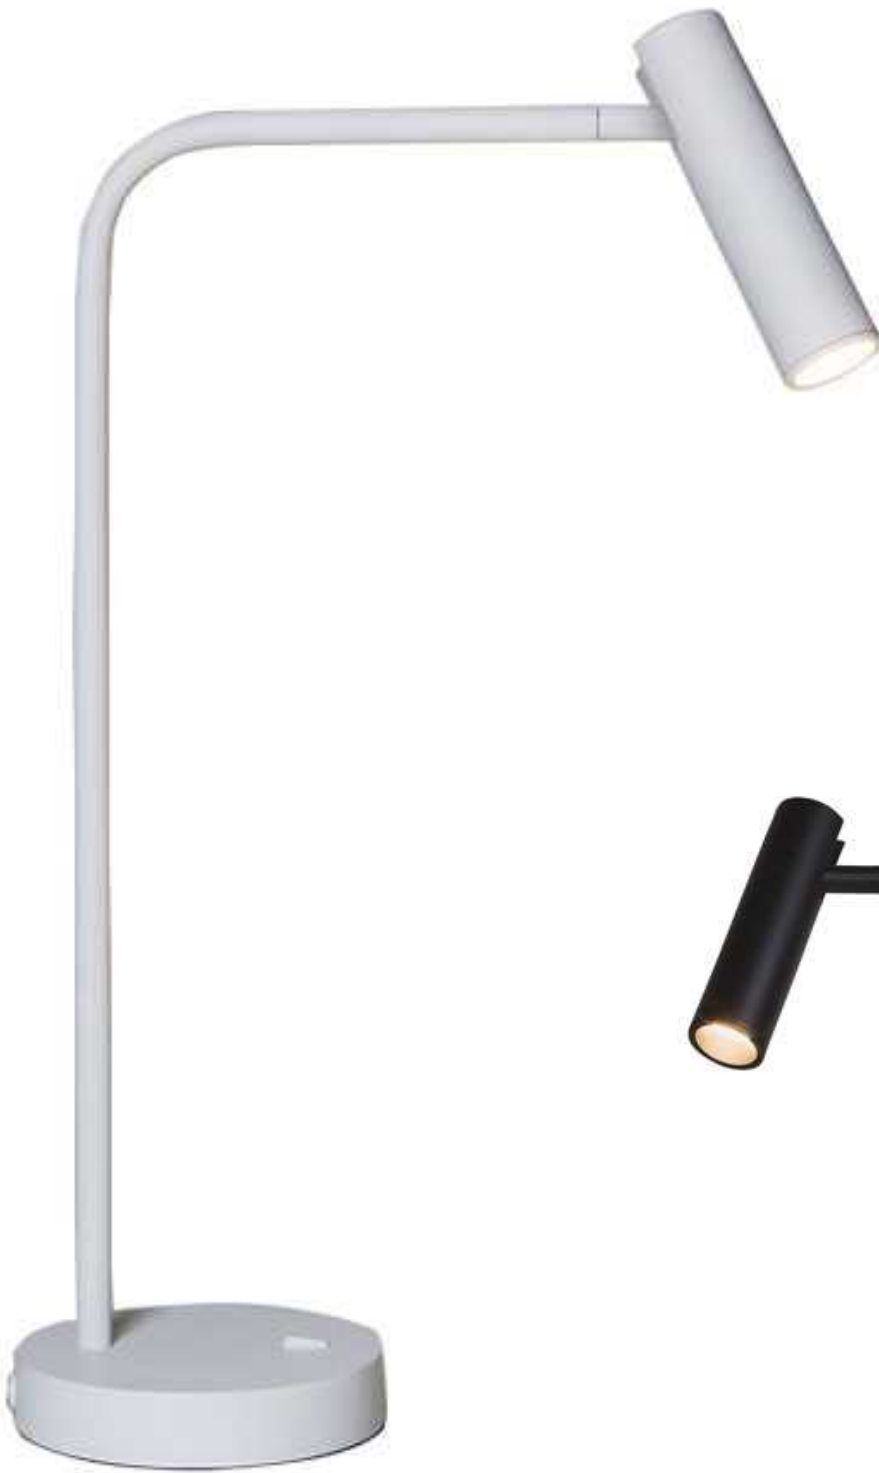

TL1009BLK/WT

LED 2.5W(LED source and driver included), 3000K
METAL FINISH: BLACK /WHITE PAINTING

SIZE: L300×H450MM