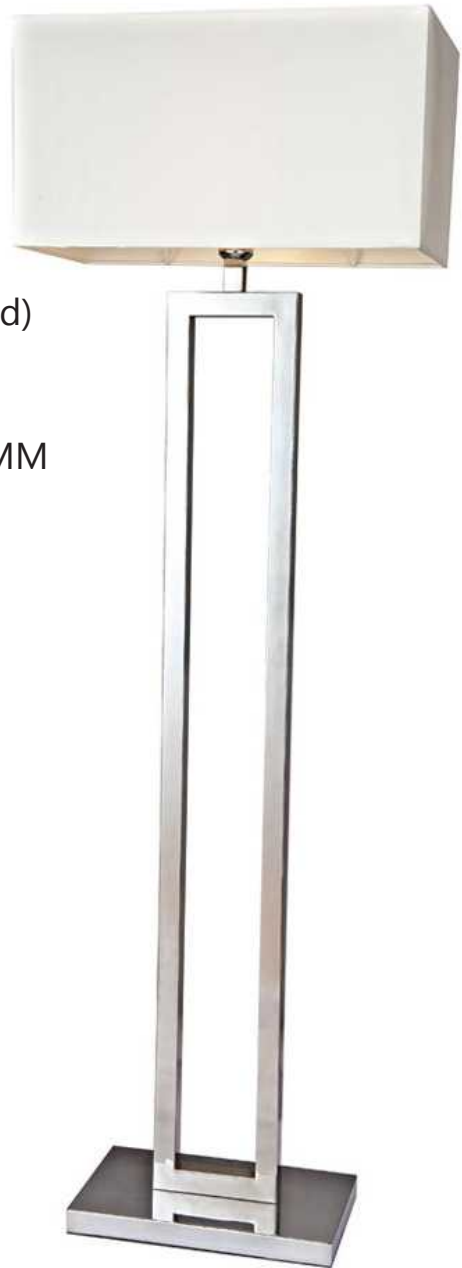

F1005

E27 1×60W (bulbs excluded)
MENTAL FINISH: CHROME

SIZE: L400×W220×H1500MM

F1006

E27 1×60W (bulbs excluded)
MENTAL FINISH: CHROME

SIZE: L400×W220×H1500MM