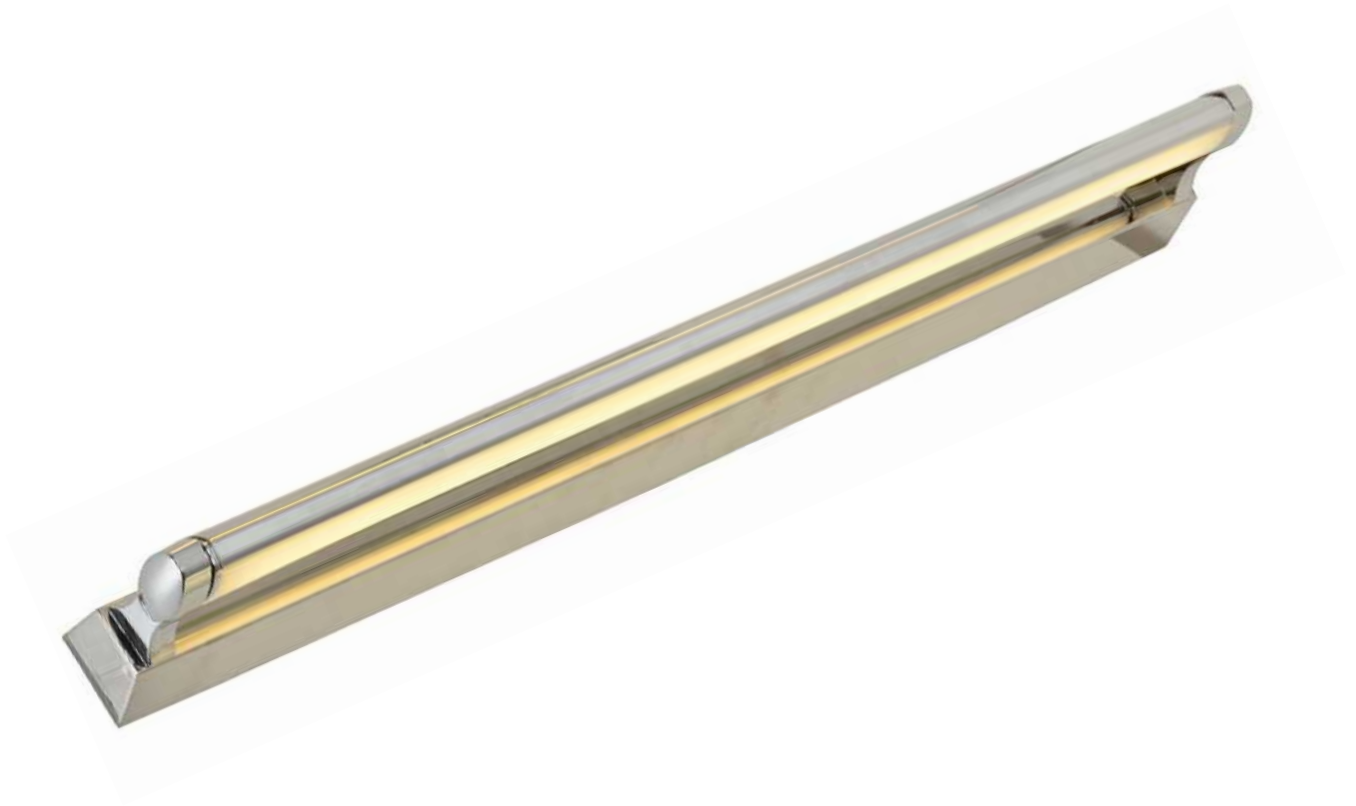

M1037

LED 11W, (LED source and driver included),3000K
METAL FINISH: CHROME

SIZE: L600×W105×H40MM