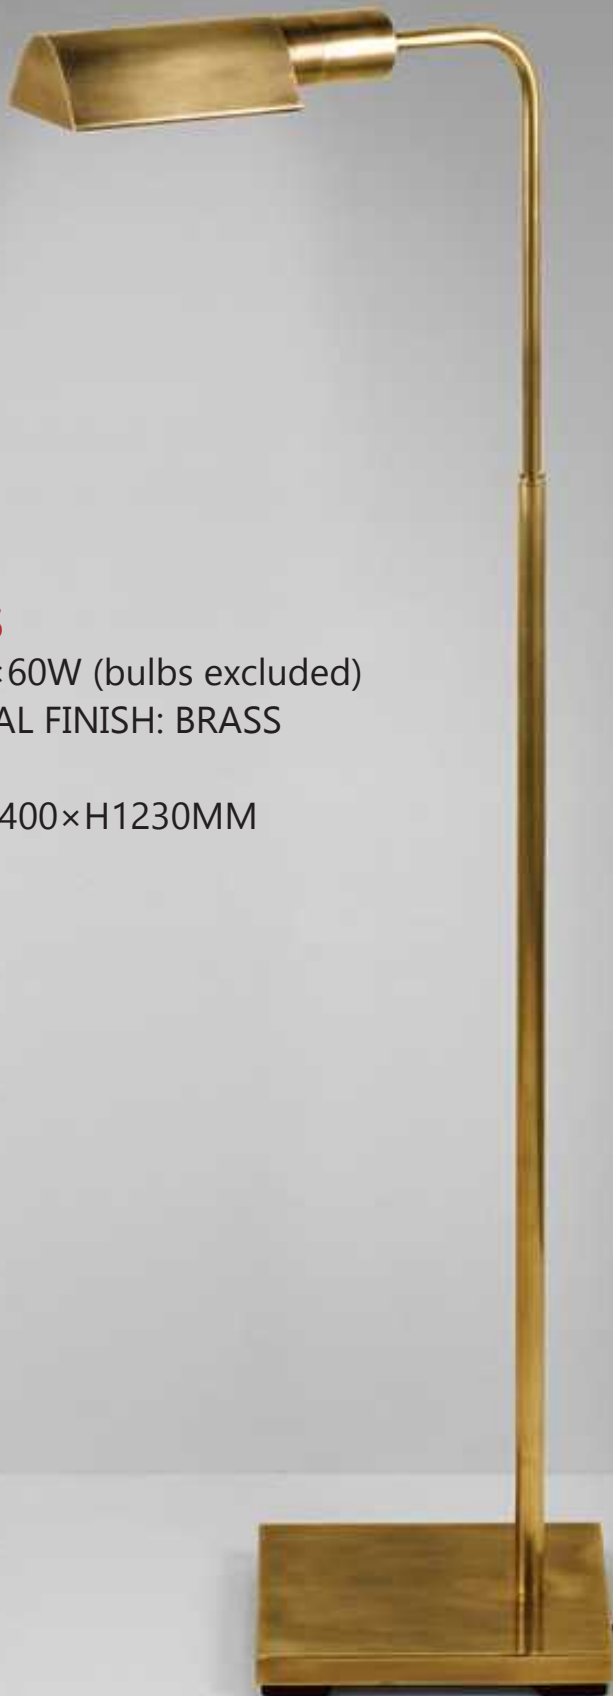

F3055

E27 1×60W (bulbs excluded)
MENTAL FINISH: BRASS

SIZE: L400×H1230MM

F3054

E27 1×60W (bulbs excluded)
MENTAL FINISH: CHROME

SIZE: D400×H1550MM