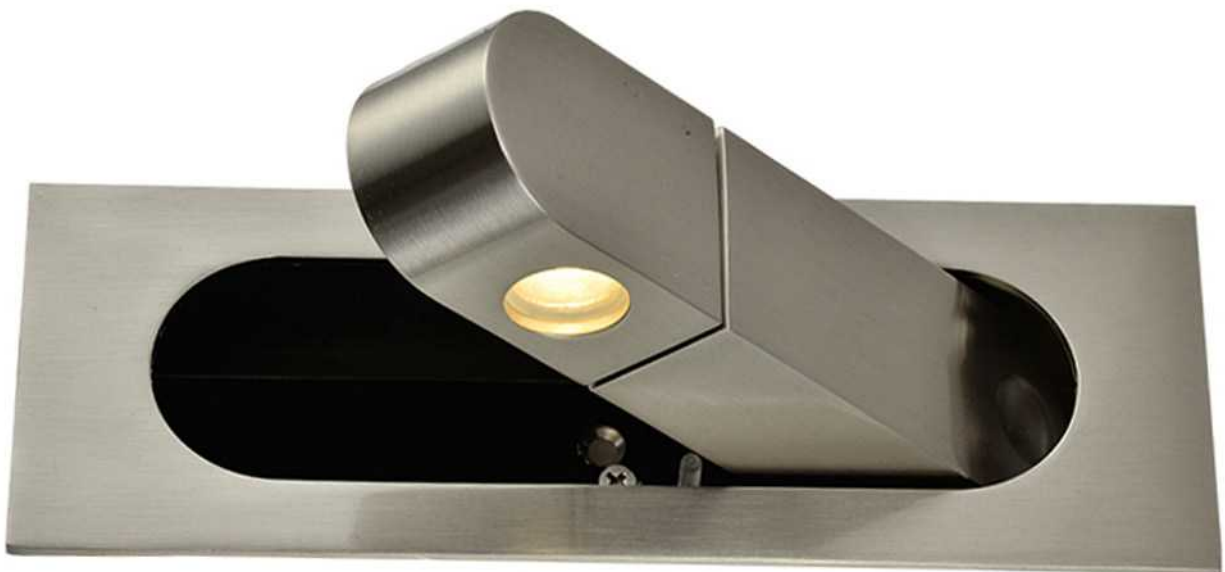

WL1010BRZ/1010SN

LED 1×2.5W(LED source and driver included), 3000K
METAL FINISH: BRONZE/SATIN NICKEL

SIZE: L210×E120×H70MM