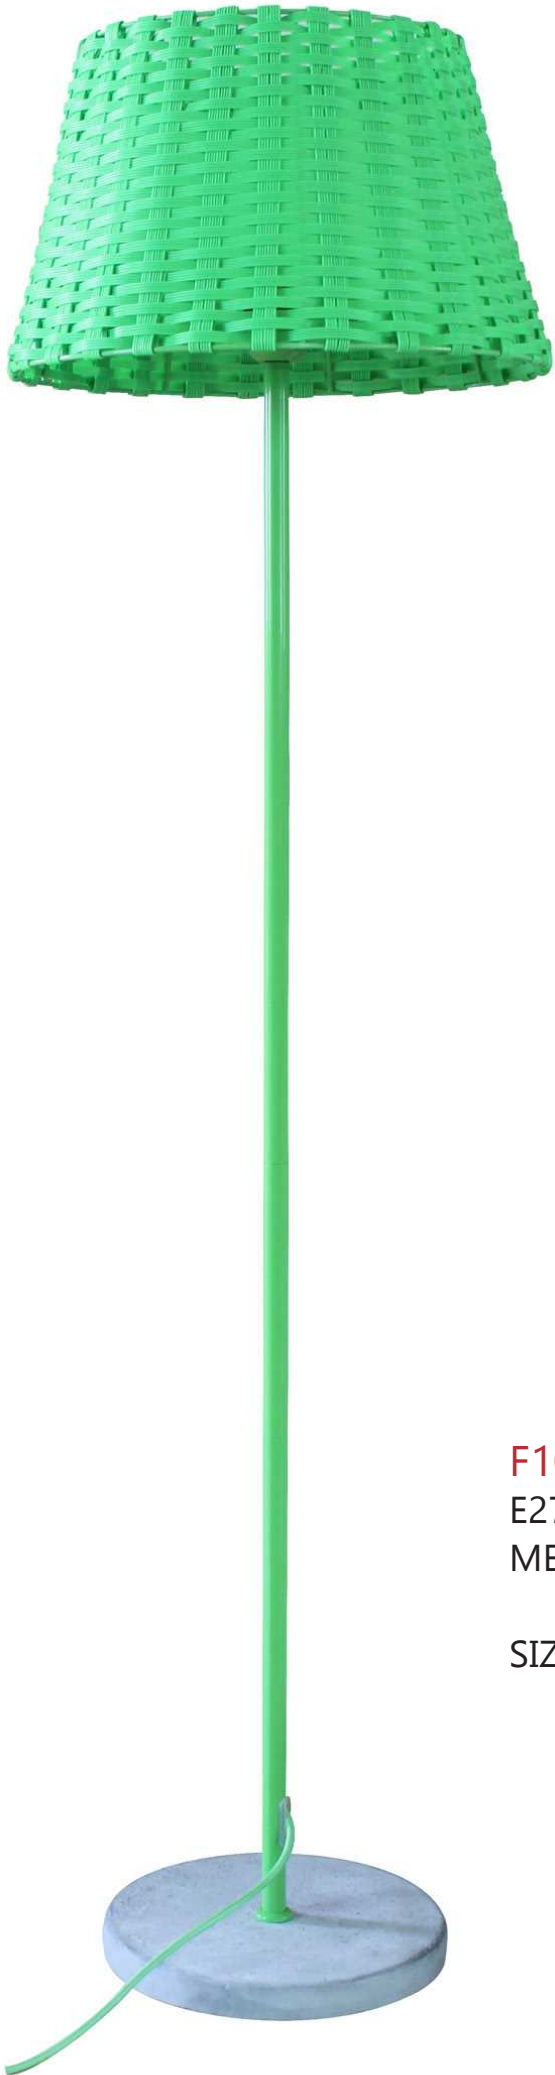

F1004

E27 1×60W (bulbs excluded)

MENTAL FINISH: GREEN PAINTING

SIZE: D400×H1530MM