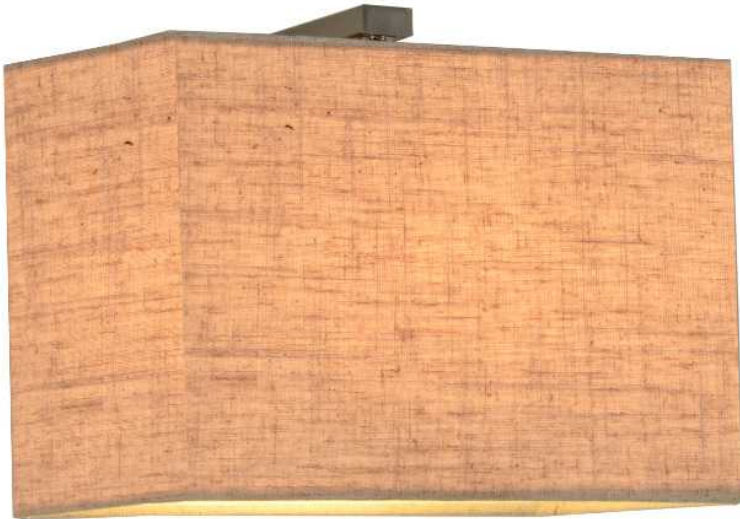

W1028

E27 1×60W(bulb excluded)
METAL FINISH: SATIN NICKEL

SIZE: L220×E160×H170MM

W1031

E27 1×60W(bulb excluded)
METAL FINISH: WHITE PAINTING

SIZE: L250×E145×H250MM