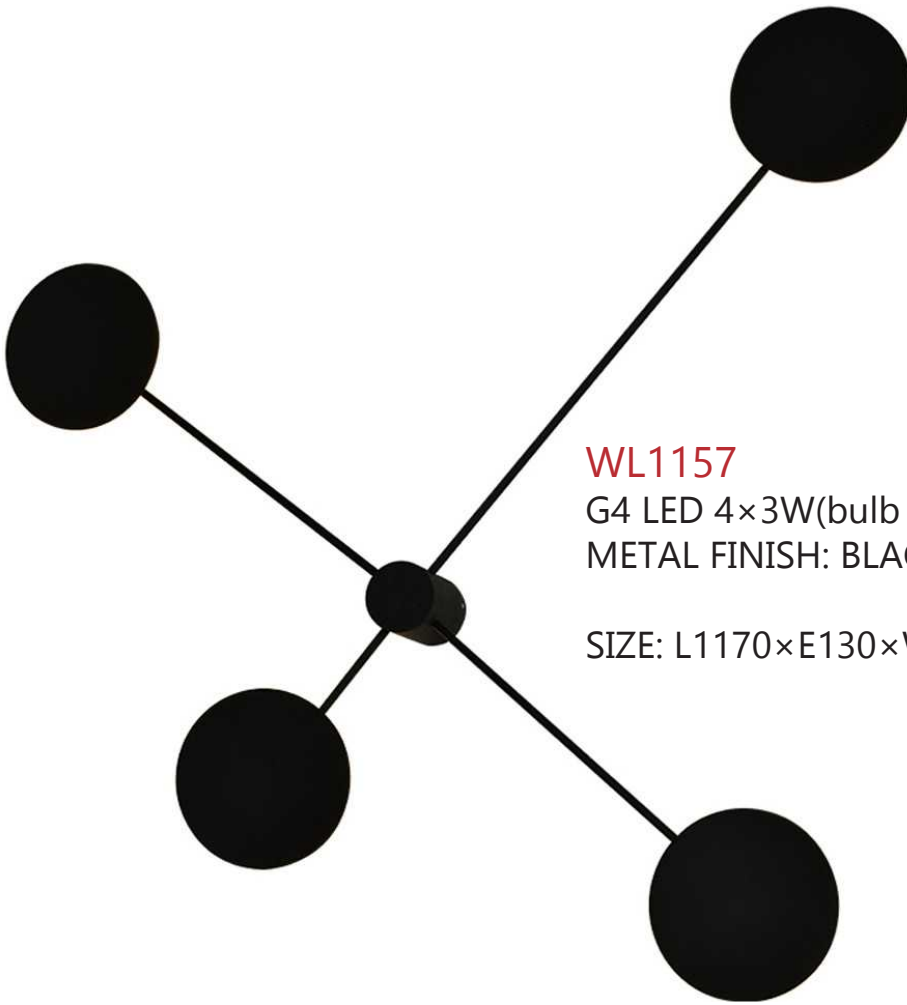

WL1157

G4 LED 4×3W(bulb included), 3000K
METAL FINISH: BLACK PAINTING

SIZE: L1170×E130×W830MM