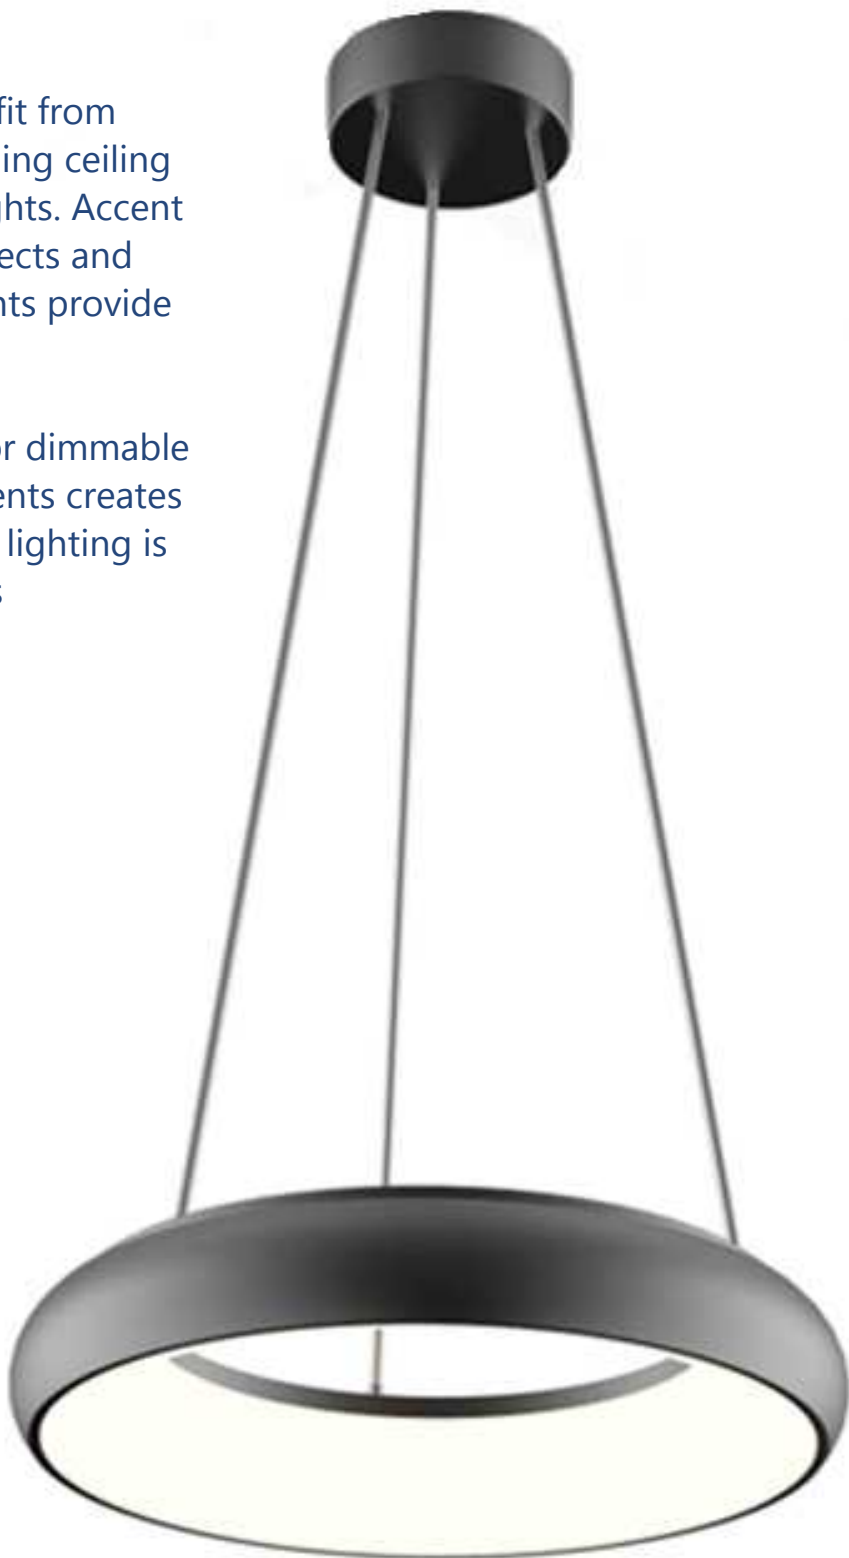

HOTELS & APARTMENTS

Hotels & apartments will benefit from our range of elegant eye-catching ceiling fixtures and functional downlights. Accent lighting draws attention to objects and other elements. Decorative lights provide direct visual appeal.

The use of warm colours and/or dimmable options for foyers and apartments creates a homely feel. Diffused natural lighting is perfect for office environments