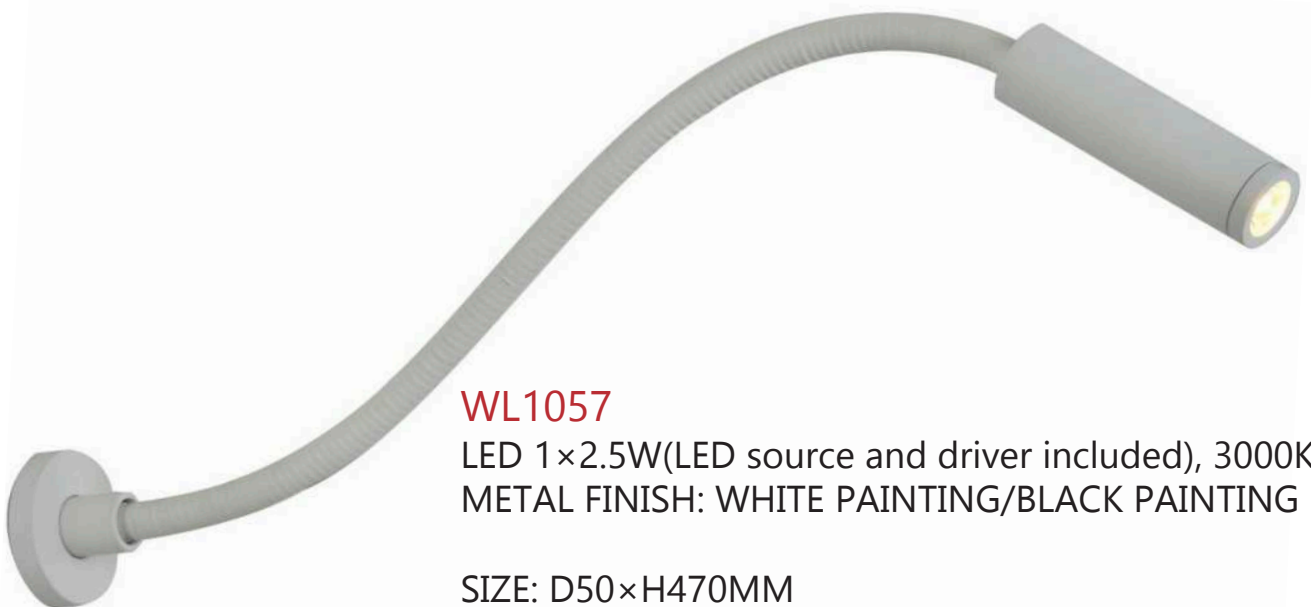

WL1057

LED 1×2.5W(LED source and driver included), 3000K
METAL FINISH: WHITE PAINTING/BLACK PAINTING

SIZE: D50×H470MM