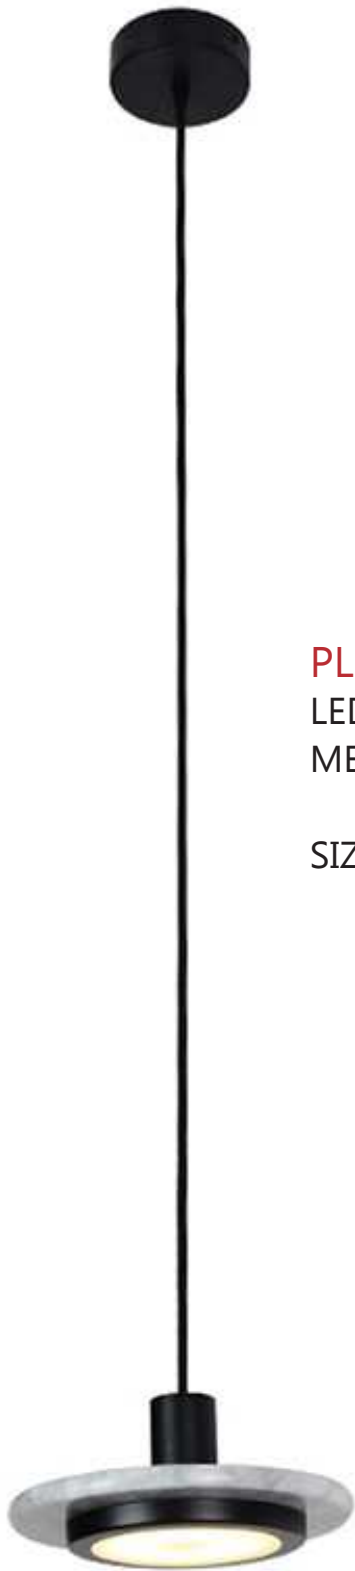

SIZE: D480×H1800MM

**PL1024**

LED 16W(LED source and driver included),3000K  
METAL FINISH: CHROME

SIZE: L350×H1800MM

**PL1025**

LED 6W(LED source and driver included),3000K  
METAL FINISH: MATT BLACK

SIZE: D140×E1800MM