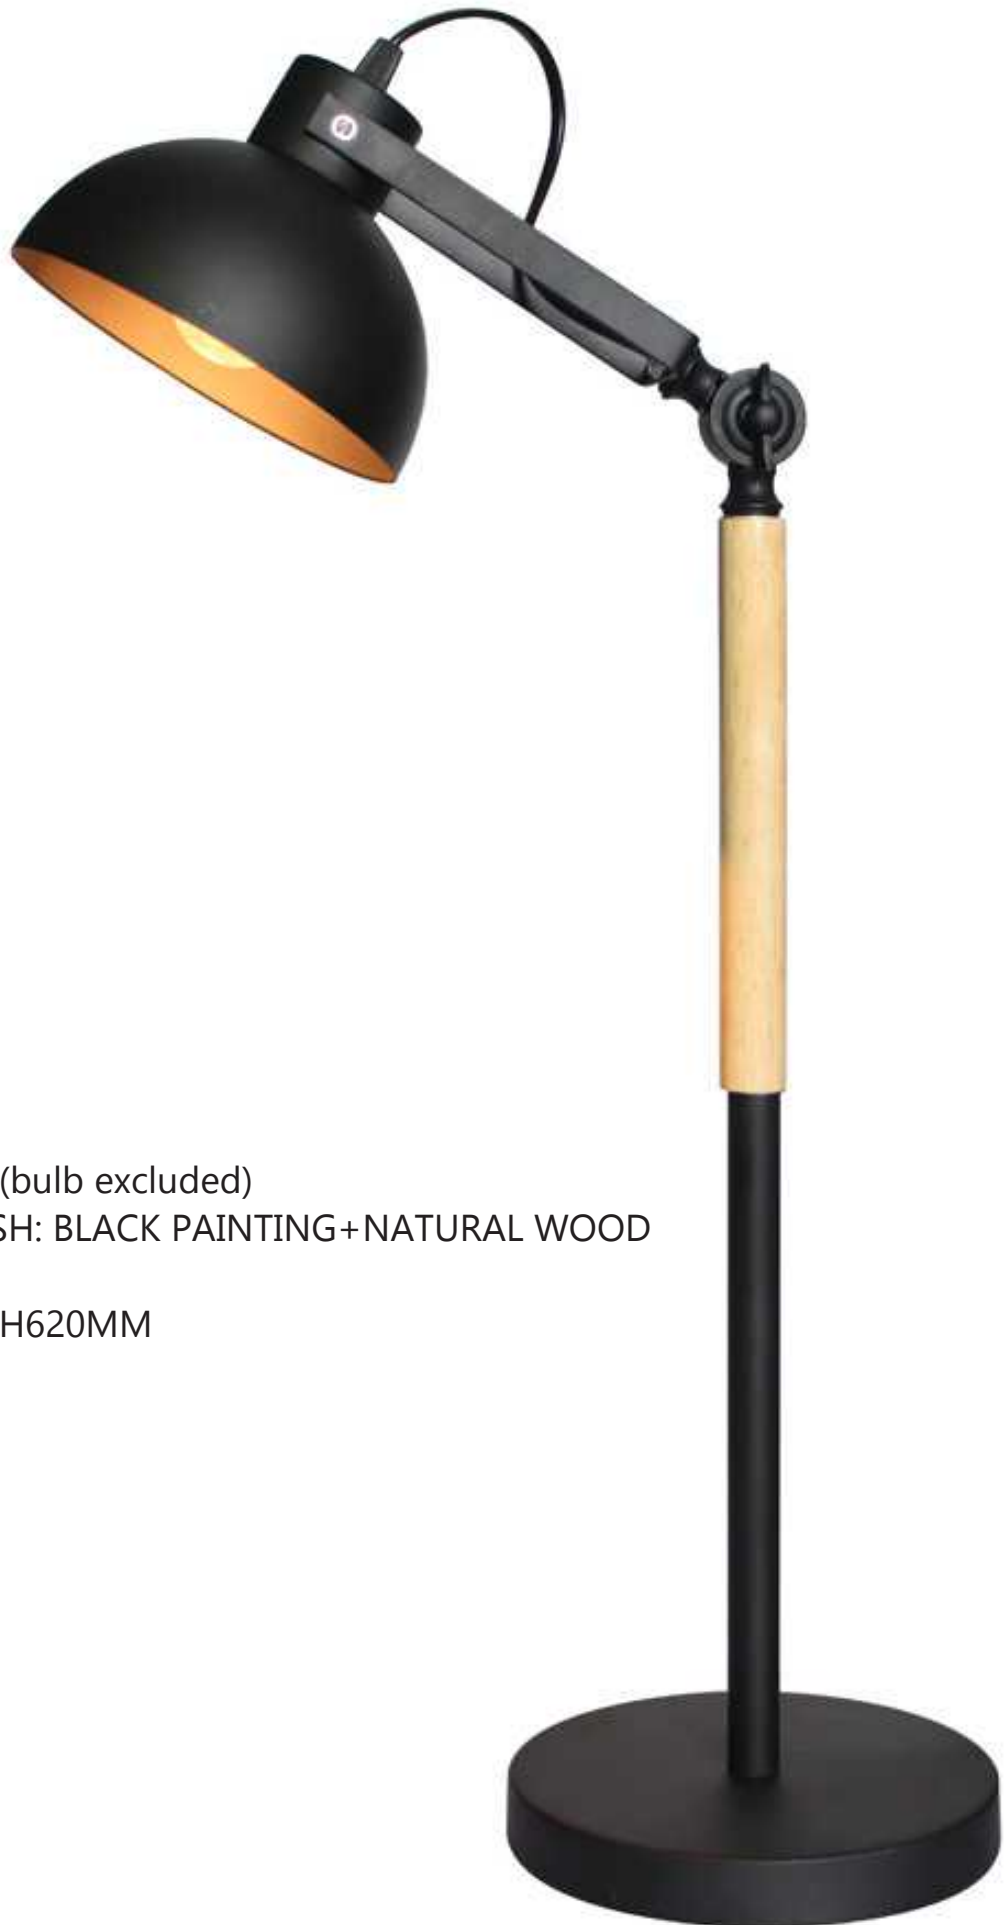

E27 1×60W (bulb excluded)

METAL FINISH: BRONZE

SIZE: D370×H550MM

**T1089**

G9 1×40W (bulb excluded)

METAL FINISH: BLACK PLATED

SIZE: L470×W190×H350MM

**T1090**