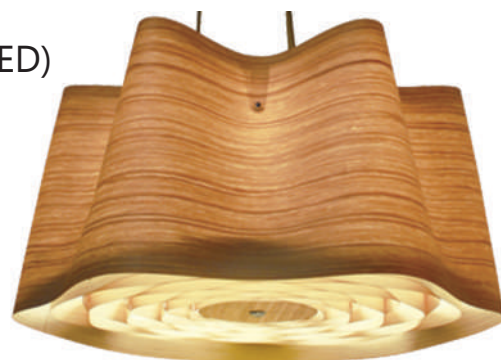

P1009-50/60/80

46.E27 2/3/4×MAX.24W CFL OR LED (BULBS EXCLUDED)

METAL FINISH: CHROME

SIZE AVAILABLE:

D500×H1800MM

D600×H1800MM

D800×H1800MM