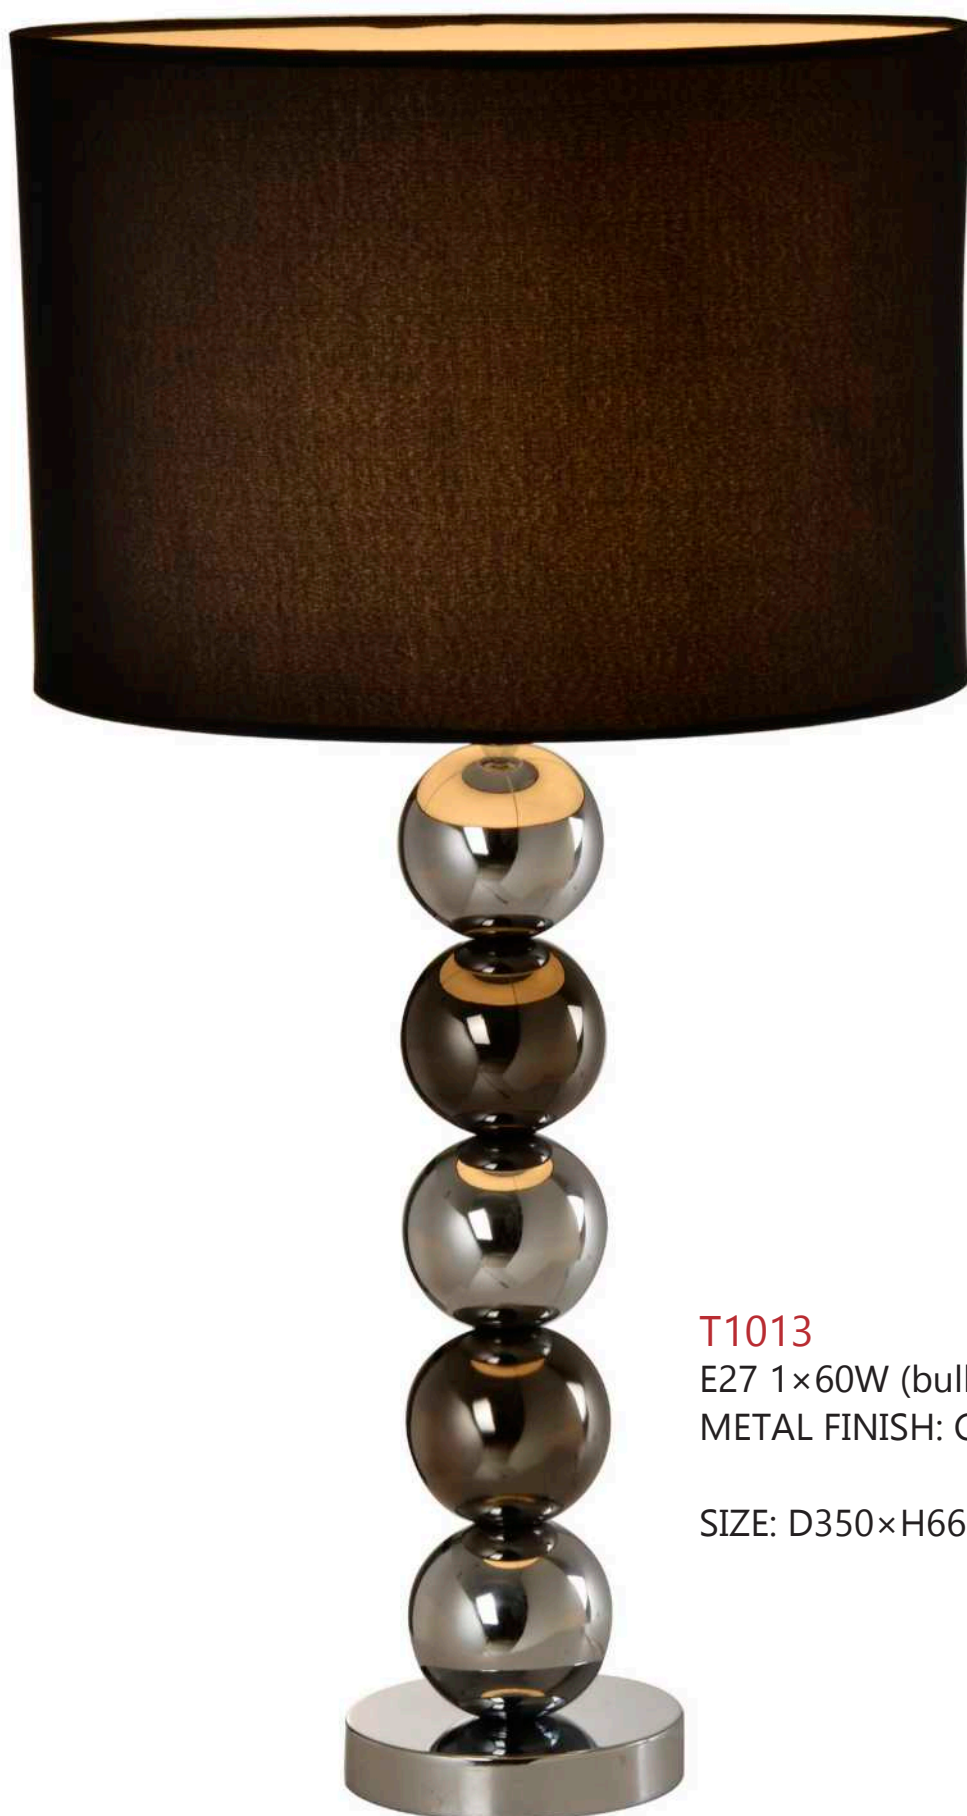

T1013

E27 1×60W (bulb excluded)

METAL FINISH: CHROME

SIZE: D350×H660MM