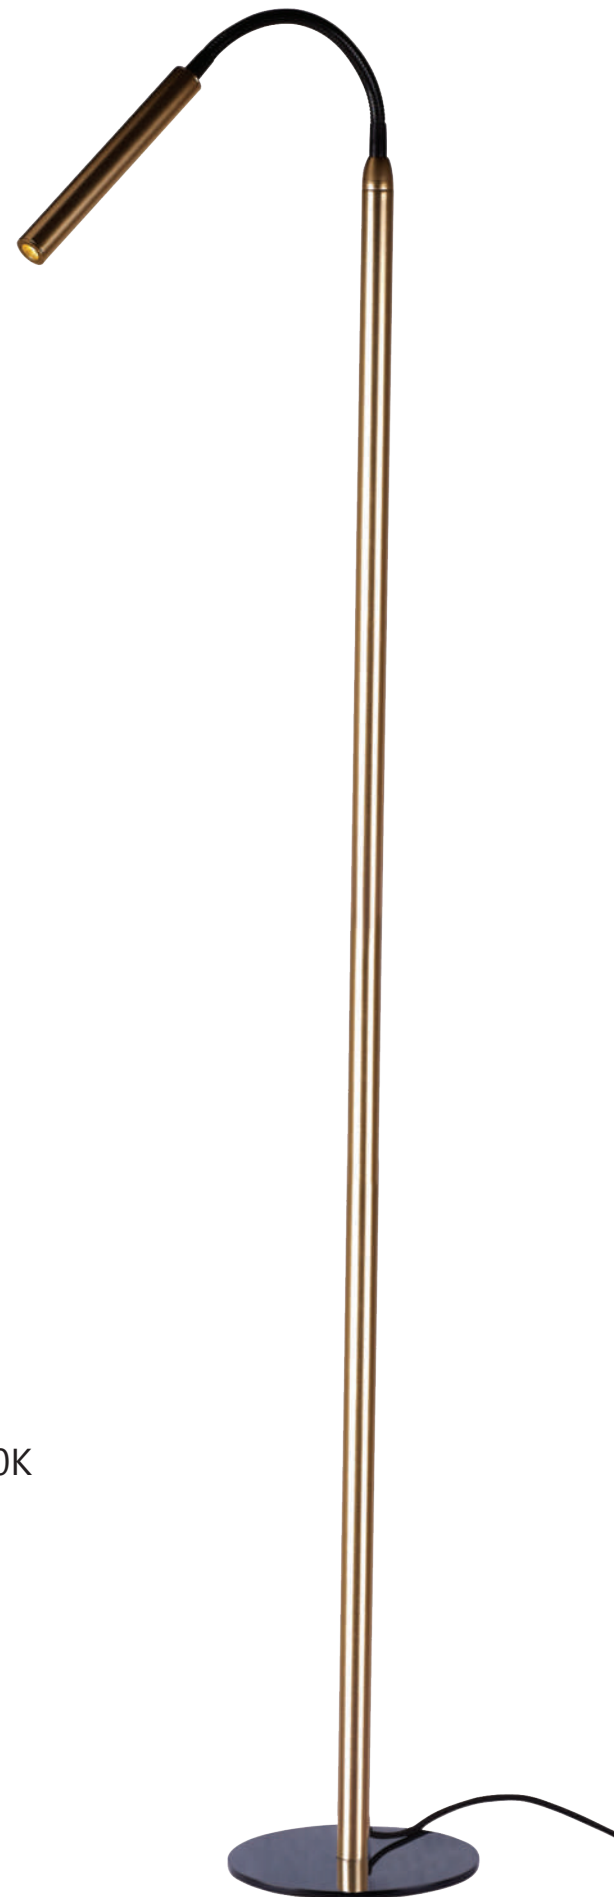

FL2001A

LED 1×2.5W(LED source and driver included),3000K
MENTAL FINISH: MATT GOLD

SIZE: D200×H1750MM