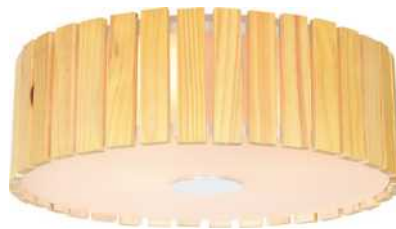

METAL FINISH: SATIN NICKEL

SIZE: D600×H180MM

■ C2004-27

■ C2004-37

■ C2004-47

**C2004-27/37/47**

E27 2/3/3×60W (bulbs excluded)

METAL FINISH: CHROME