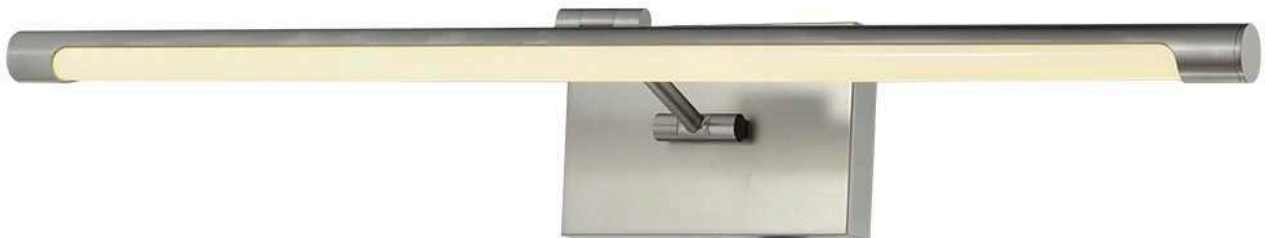

M1042

LED10 W, (LED source and driver included),3000K
METAL FINISH: SATIN NICKEL

SIZE: L740×E210MM