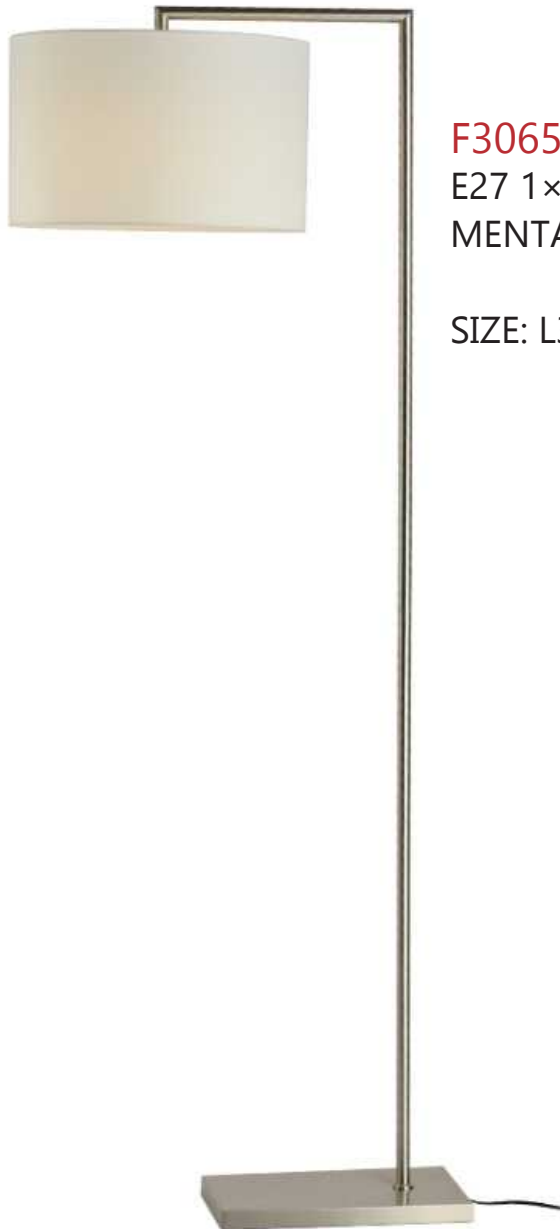

SIZE: L600×W300×H1550MM

**F3058**

E27 1×60W (bulbs excluded)

MENTAL FINISH: CHROME

SIZE: L350×W350×H1650MM

**F3065**

E27 1×60W (bulbs excluded)

MENTAL FINISH: SATIN NICKEL