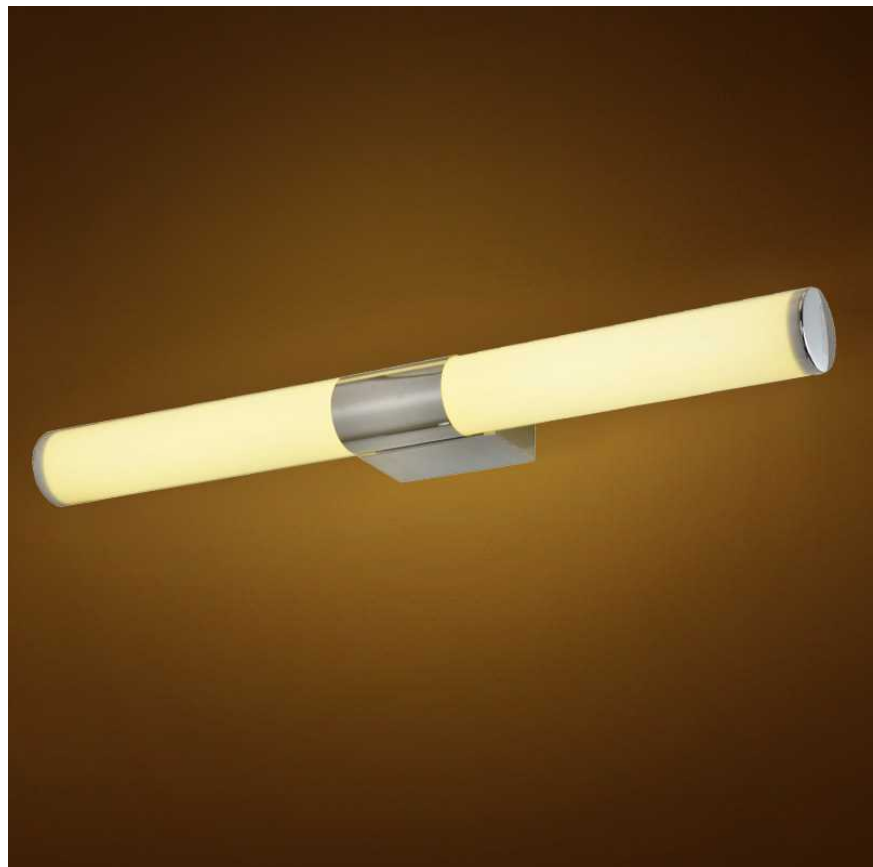

M1001B

LED 9W (LED source and driver included),3000K

METAL FINISH: CHROME

SIZE: L560×E100×H50MM